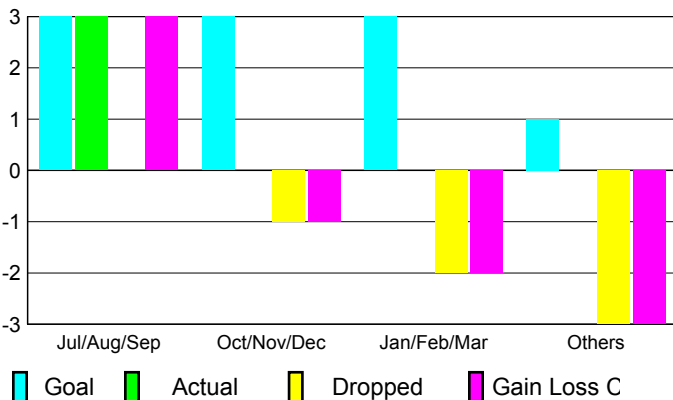

2009-2010 GMT Quarterly Report for District (or Undistricted) **District 324B5**

GMT: Adv K G RAMA KRISHNA MUR

Location: INDIA

GMT CA: 6

CLUBS

Club Results
2009-2010

Clubs
2008-2009

Month	New Club Goal	Actual New Clubs	Actual Dropped Clubs	Gain/Loss of Clubs	Gain/Loss of Clubs
Jul/Aug/Sep	3	3	0	3	0
Oct/Nov/Dec	3	0	-1	-1	2
Jan/Feb/Mar	3	0	-2	-2	1
Apr/May/June	1	0	-3	-3	0
Totals	10	3	-6	-3	3

Club Results 2009-2010

Goal, New, Dropped, Gain/Loss

Comparison of Club Gain/Loss

Current Year Compared to the Previous Year

YTD Status Quo Clubs 2009-2010

Status Quo Clubs Compared to Status Quo Members

MEMBERSHIP