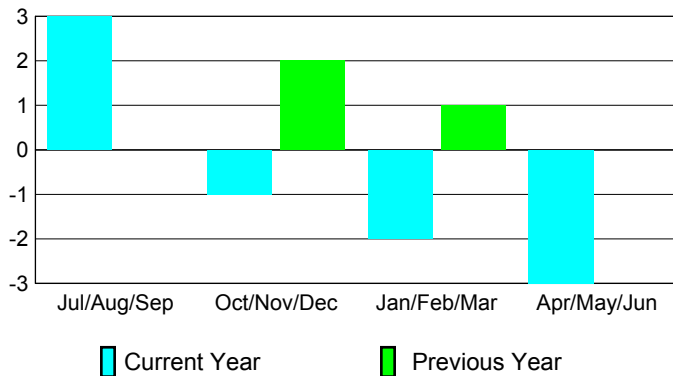

2009-2010 GMT Quarterly Report for District (or Undistricted) **District 324B5**

GMT: Adv K G RAMA KRISHNA MUR

Location: INDIA

GMT CA: 6

CLUBS

Club Results
2009-2010

Clubs
2008-2009

Month	New Club Goal	Actual New Clubs	Actual Dropped Clubs	Gain/Loss of Clubs	Gain/Loss of Clubs
Jul/Aug/Sep	3	3	0	3	0
Oct/Nov/Dec	3	0	-1	-1	2
Jan/Feb/Mar	3	0	-2	-2	1
Apr/May/June	1	0	-3	-3	0
Totals	10	3	-6	-3	3

Club Results 2009-2010

Goal, New, Dropped, Gain/Loss

Comparison of Club Gain/Loss

Current Year Compared to the Previous Year

YTD Status Quo Clubs 2009-2010

Status Quo Clubs Compared to Status Quo Members

MEMBERSHIP