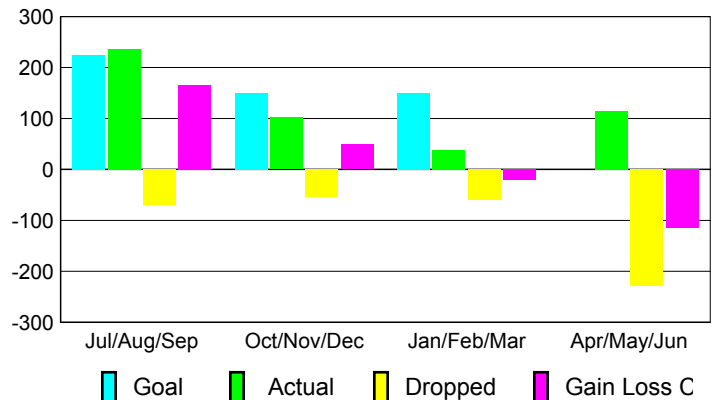

Membership Results 2009-2010

Goal, New, Dropped, Gain/Loss