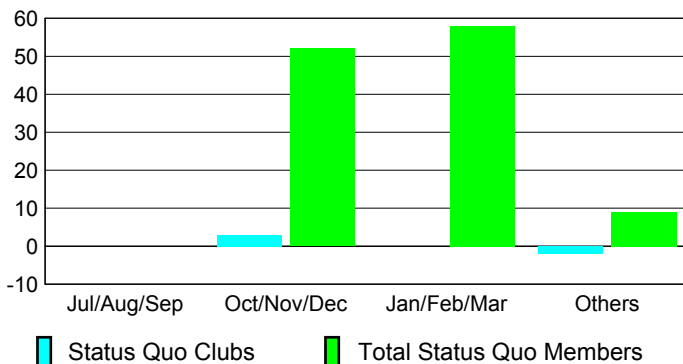

Club Results 2009-2010

Goal, New, Dropped, Gain/Loss

Comparison of Club Gain/Loss

Current Year Compared to the Previous Year

YTD Status Quo Clubs 2009-2010

Status Quo Clubs Compared to Status Quo Members

MEMBERSHIP

Membership Results
2009-2010

Membership
2008-2009

Month	Net Memb Goal	Actual New Memb	Actual Dropped Memb	Gain/Loss of Memb	Gain/Loss of Memb
Jul/Aug/Sep	225	236	-70	166	34
Oct/Nov/Dec	150	102	-53	49	56
Jan/Feb/Mar	150	38	-59	-21	33
Apr/May/June	0	114	-228	-114	-102
Totals	525	490	-410	80	21