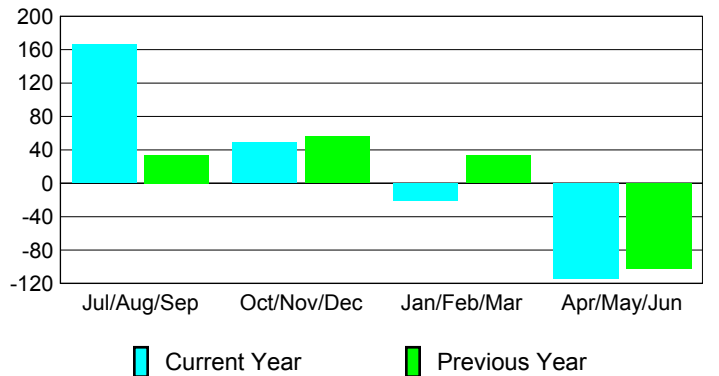

Membership Results
2009-2010

Membership
2008-2009

Month	Net Memb Goal	Actual New Memb	Actual Dropped Memb	Gain/Loss of Memb	Gain/Loss of Memb
Jul/Aug/Sep	225	236	-70	166	34
Oct/Nov/Dec	150	102	-53	49	56
Jan/Feb/Mar	150	38	-59	-21	33
Apr/May/June	0	114	-228	-114	-102
Totals	525	490	-410	80	21

Membership Results 2009-2010

Goal, New, Dropped, Gain/Loss

Comparison of Membership Gain/Loss

Current Year Compared to the Previous Year

Gender Comparison 2009-2010